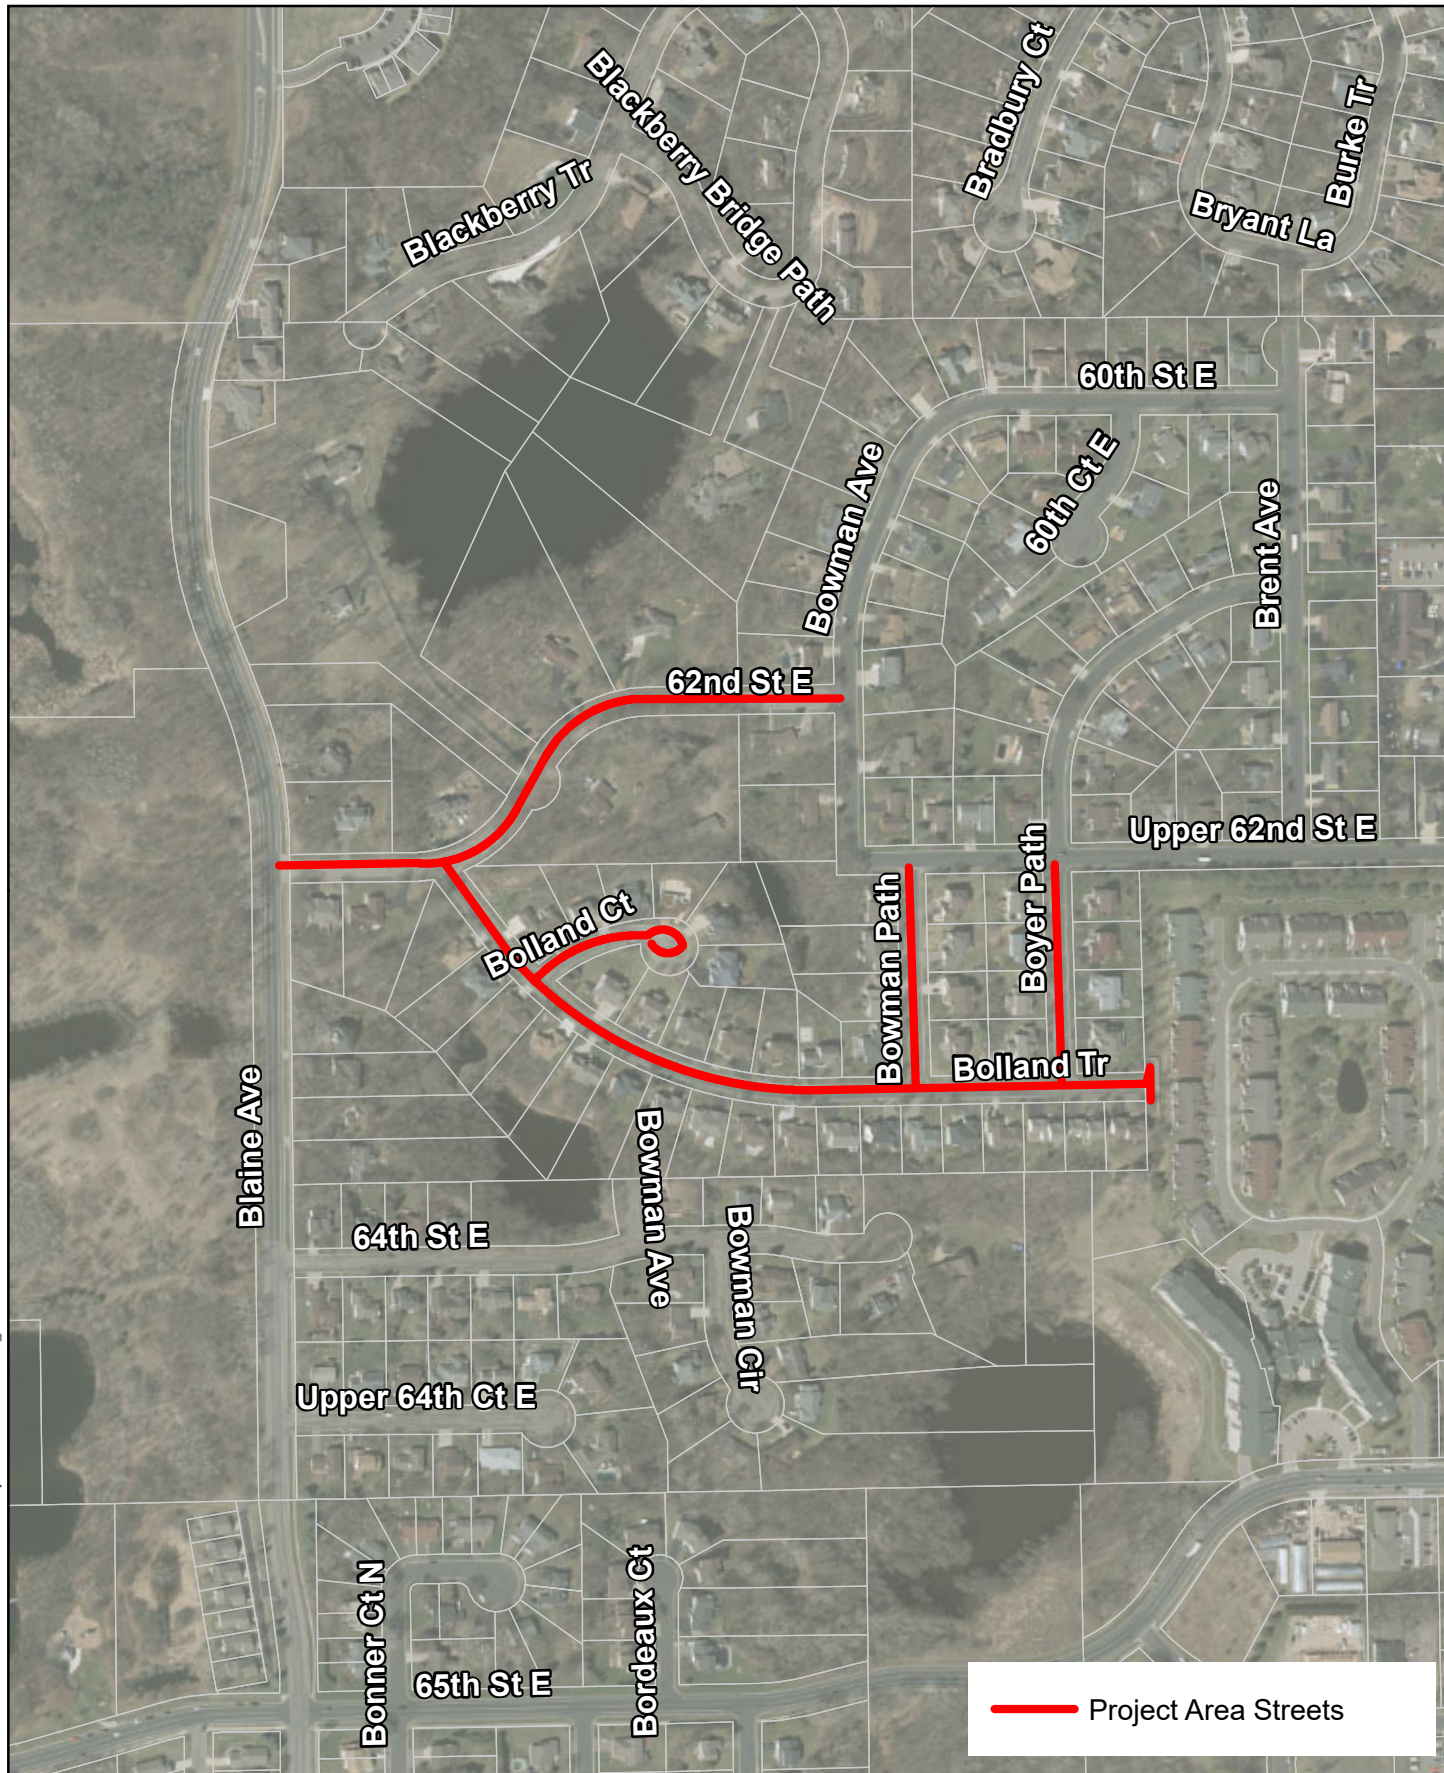

3535 VADNAIS CENTER DR. ST. PAUL, MN 55110 PHONE: (651) 490-2000 FAX: (888) 906-8166 TF: (800) 325-2055 www.sehinc.com	Print Date: 9/17/2021	Bolland Trail and 62nd Street Area Rehabilitation Inver Grove Heights, Minnesota	Figure 1
		1 inch = 400 feet